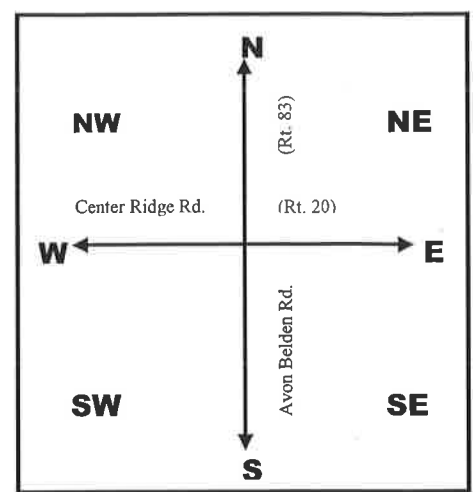

## 17<sup>th</sup> Annual North Ridgeville

### “Garage Sales Days”

Wednesday, June 13<sup>th</sup>, 6pm-8pm

Thursday, Friday and Saturday

June 14<sup>th</sup>, 15<sup>th</sup> & 16<sup>th</sup>, 9am – 6pm

The city is divided into quadrants and the streets are listed by that area of the city. Avon Belden Road (Rt. 83) divides the city from East to West. Center Ridge Road (Rt. 20) divides the city from North to South.

Watch for the bright GREEN mail box signs and balloons.

THERE WILL BE NEW SALES EVERY DAY

THE LIST IS AVAILABLE ON-LINE BY VISITING:

[www.nrchamber.com](http://www.nrchamber.com)

STREET	ADDRESS	QUADRANT	DAYS
Adams Avenue	33960	SE	Fri, Sat
Albert Avenue	6032	NE	Th, Fri, Sat
Aurensen Road	36110	SW	All
Avon Belden Road	9275	SE	Fri, Sat
Bagley Road	32607	SE	Fri, Sat
Briarwood Drive	32674	SE	Th, Fri
Bridgestone Drive	32692	SE	Th, Fri, Sat
Brownstone Lane	32814	SE	Th, Fri, Sat
Cadet Drive	43	SE	All
Cadet Drive	53	SE	All
Cambridge Drive	34955	SE	W, Th, Fri
Case Road	5948	NW	Th, Fri
Case Road	6715	NW	Fri, Sat
Center Ridge Road	38224	NW	All
Center Ridge Road	31851	SE	All
Center Ridge Road	32985	SE	All
Center Ridge Road	37953	SE	All
Center Ridge Road	36119	SW	Sat
Chaddwyck Lane	37063	SW	All
Chestnut Ridge Road	32589	SE	All
Chestnut Ridge Road	32985	SE	All
Chestnut Ridge Road	34876	SE	All
Chestnut Ridge Road	36895	SW	W, Fri, Sat
Chestnut Ridge Road	33168	SW	All
Clearcreek Road	34865	SE	All
Cobblestone Circle	33041	SE	W, Th
Creekside Lane	6017	SE	W, Th