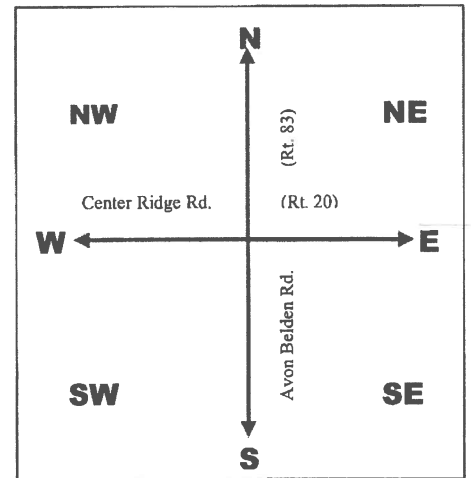

north
ridgeville
visitors
bureau

**15th Annual North Ridgeville
"Garage Sales Days"**
Wednesday, June 15th, 6pm-8pm
Thursday, Friday and Saturday
June 16th, 17th & 18th, 9am - 6pm

The city is divided into quadrants and the streets are listed by that area of the city. Avon Belden Road (Rt. 83) divides the city from East to West. Center Ridge Road (Rt. 20) divides the city from North to South.

Watch for the bright PINK mail box signs and the balloons.

THERE WILL BE NEW SALES EVERY DAY

THE LIST IS AVAILABLE ON-LINE BY VISITING: www.nrchamber.com

<u>STREET</u>	<u>ADDRESS</u>	<u>QUADRANT</u>	<u>DAYS</u>
Ashfield Way	39882	SW	Thur, Fri, Sat
Ashfield Way	37864	SW	Thur, Fri, Sat
Ashfield Way	37960	SW	Thur, Fri, Sat
Ashfield Way	37930	SW	Thur, Fri, Sat
Ashfield Way	37924	SW	Thur, Fri, Sat
Avon Belden Road	8135	SE	Thur, Fri, Sat
Avon Belden Road	7528	SW	Thur, Fri, Sat
Bagley Road	32607	SE	Thur, Fri, Sat
Bagley Road	32364	SE	Thur, Fri, Sat
Bainbridge Road	33855	SE	Fri, Sat
Bainbridge Road	34180	SE	All
Bainbridge Road	34409	SE	Wed, Sat
Bainbridge Road	33831	SE	All
Barton Road	5350	SE	Thur, Fri, Sat
Barton Road	5321	SE	Thur, Fri, Sat
Berkshire Court	9465	SW	Thur, Fri, Sat
Breezeway Ave.	6077	NW	All
Brian Street	9259	SE	Thur, Fri, Sat
Briarwood Drive	32674	SE	Thur, Fri
Broad Blvd.	5653	NE	Thur, Fri
Browning Drive	33702	SE	All
Brownstone Lane	32814	SE	Thur, Fri, Sat
Burch Drive	5312	NE	All
Cadet Drive	7	SE	All
Cary Road	6360	NW	All
Center Ridge Road	36119	SE	All
Center Ridge Road	35762	NE	Wed, Thur, Fri
Charles Road	4747	NE	Fri, Sat
Chestnut Ridge Road	33168	SE	Fri, Sat
Chestnut Ridge Road	36444	SE	All
Chipper Drive	8307	SE	All
Clear Creek Drive	34865	SE	All
Clear Creek Drive	34990	SE	All
Cobblestone Circle	33041	SE	Wed, Thur, Fri
Cobblestone Circle	33056	SE	All
Creekside Lane	6184	SE	Thur, Fri, Sat
Creekside Lane	6299	SE	All
Creekside Lane	6002	SE	All
Debbie Drive	6549	SE	Thur, Fri, Sat