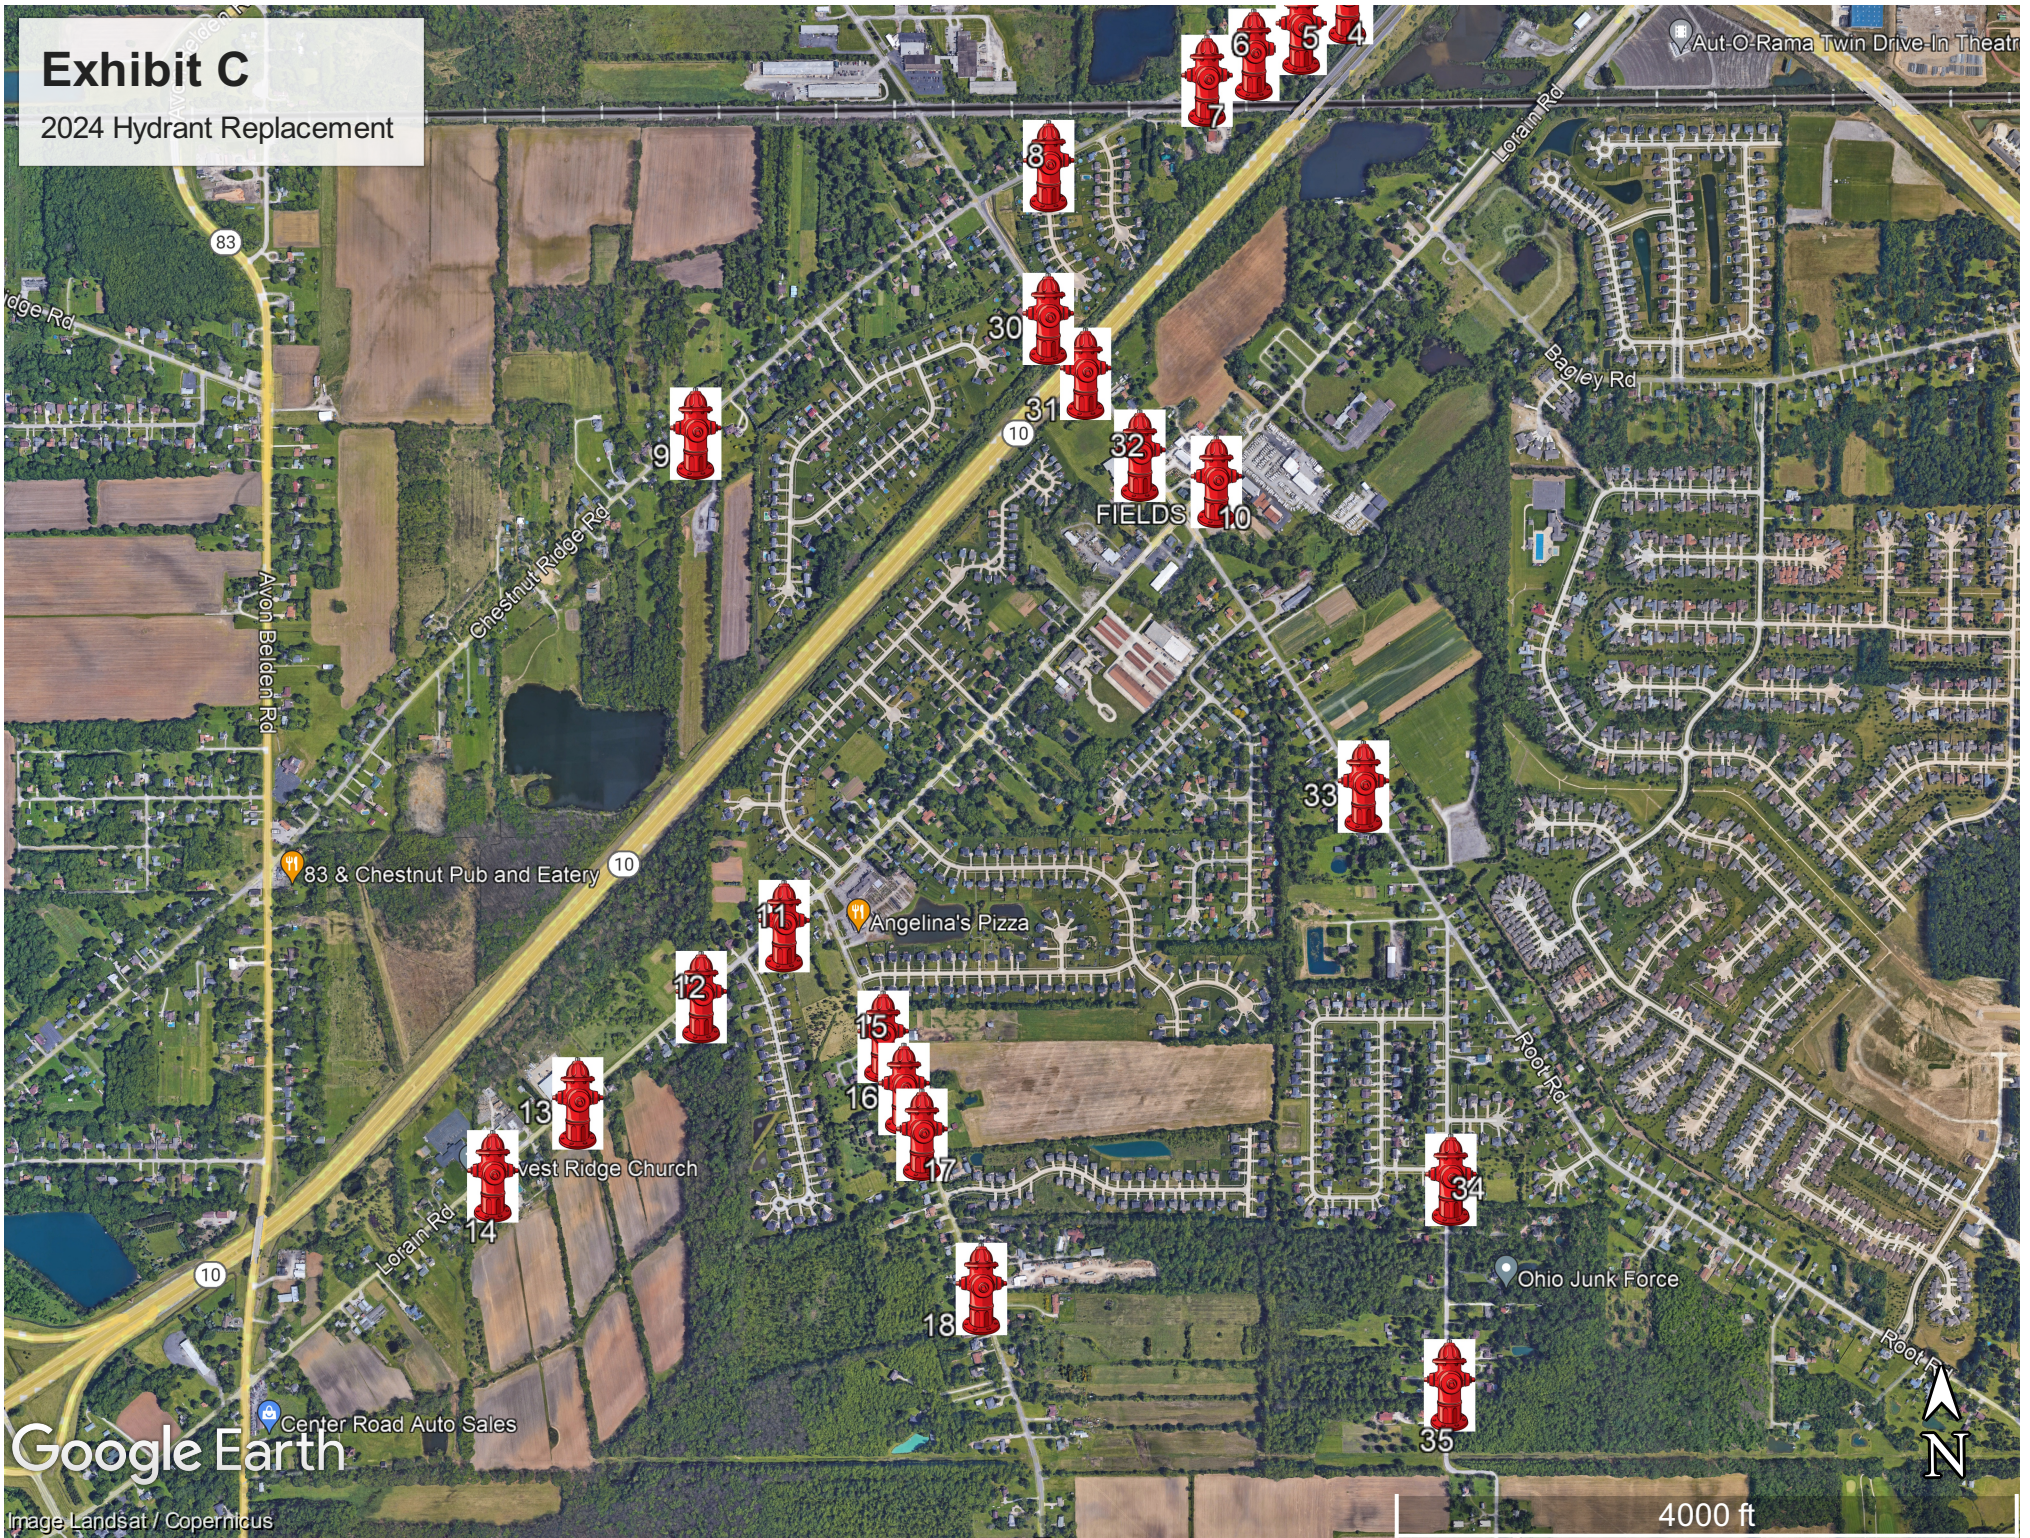

Exhibit C

2024 Hydrant Replacement

Google Earth

Image Landsat / Copernicus

4000 ft