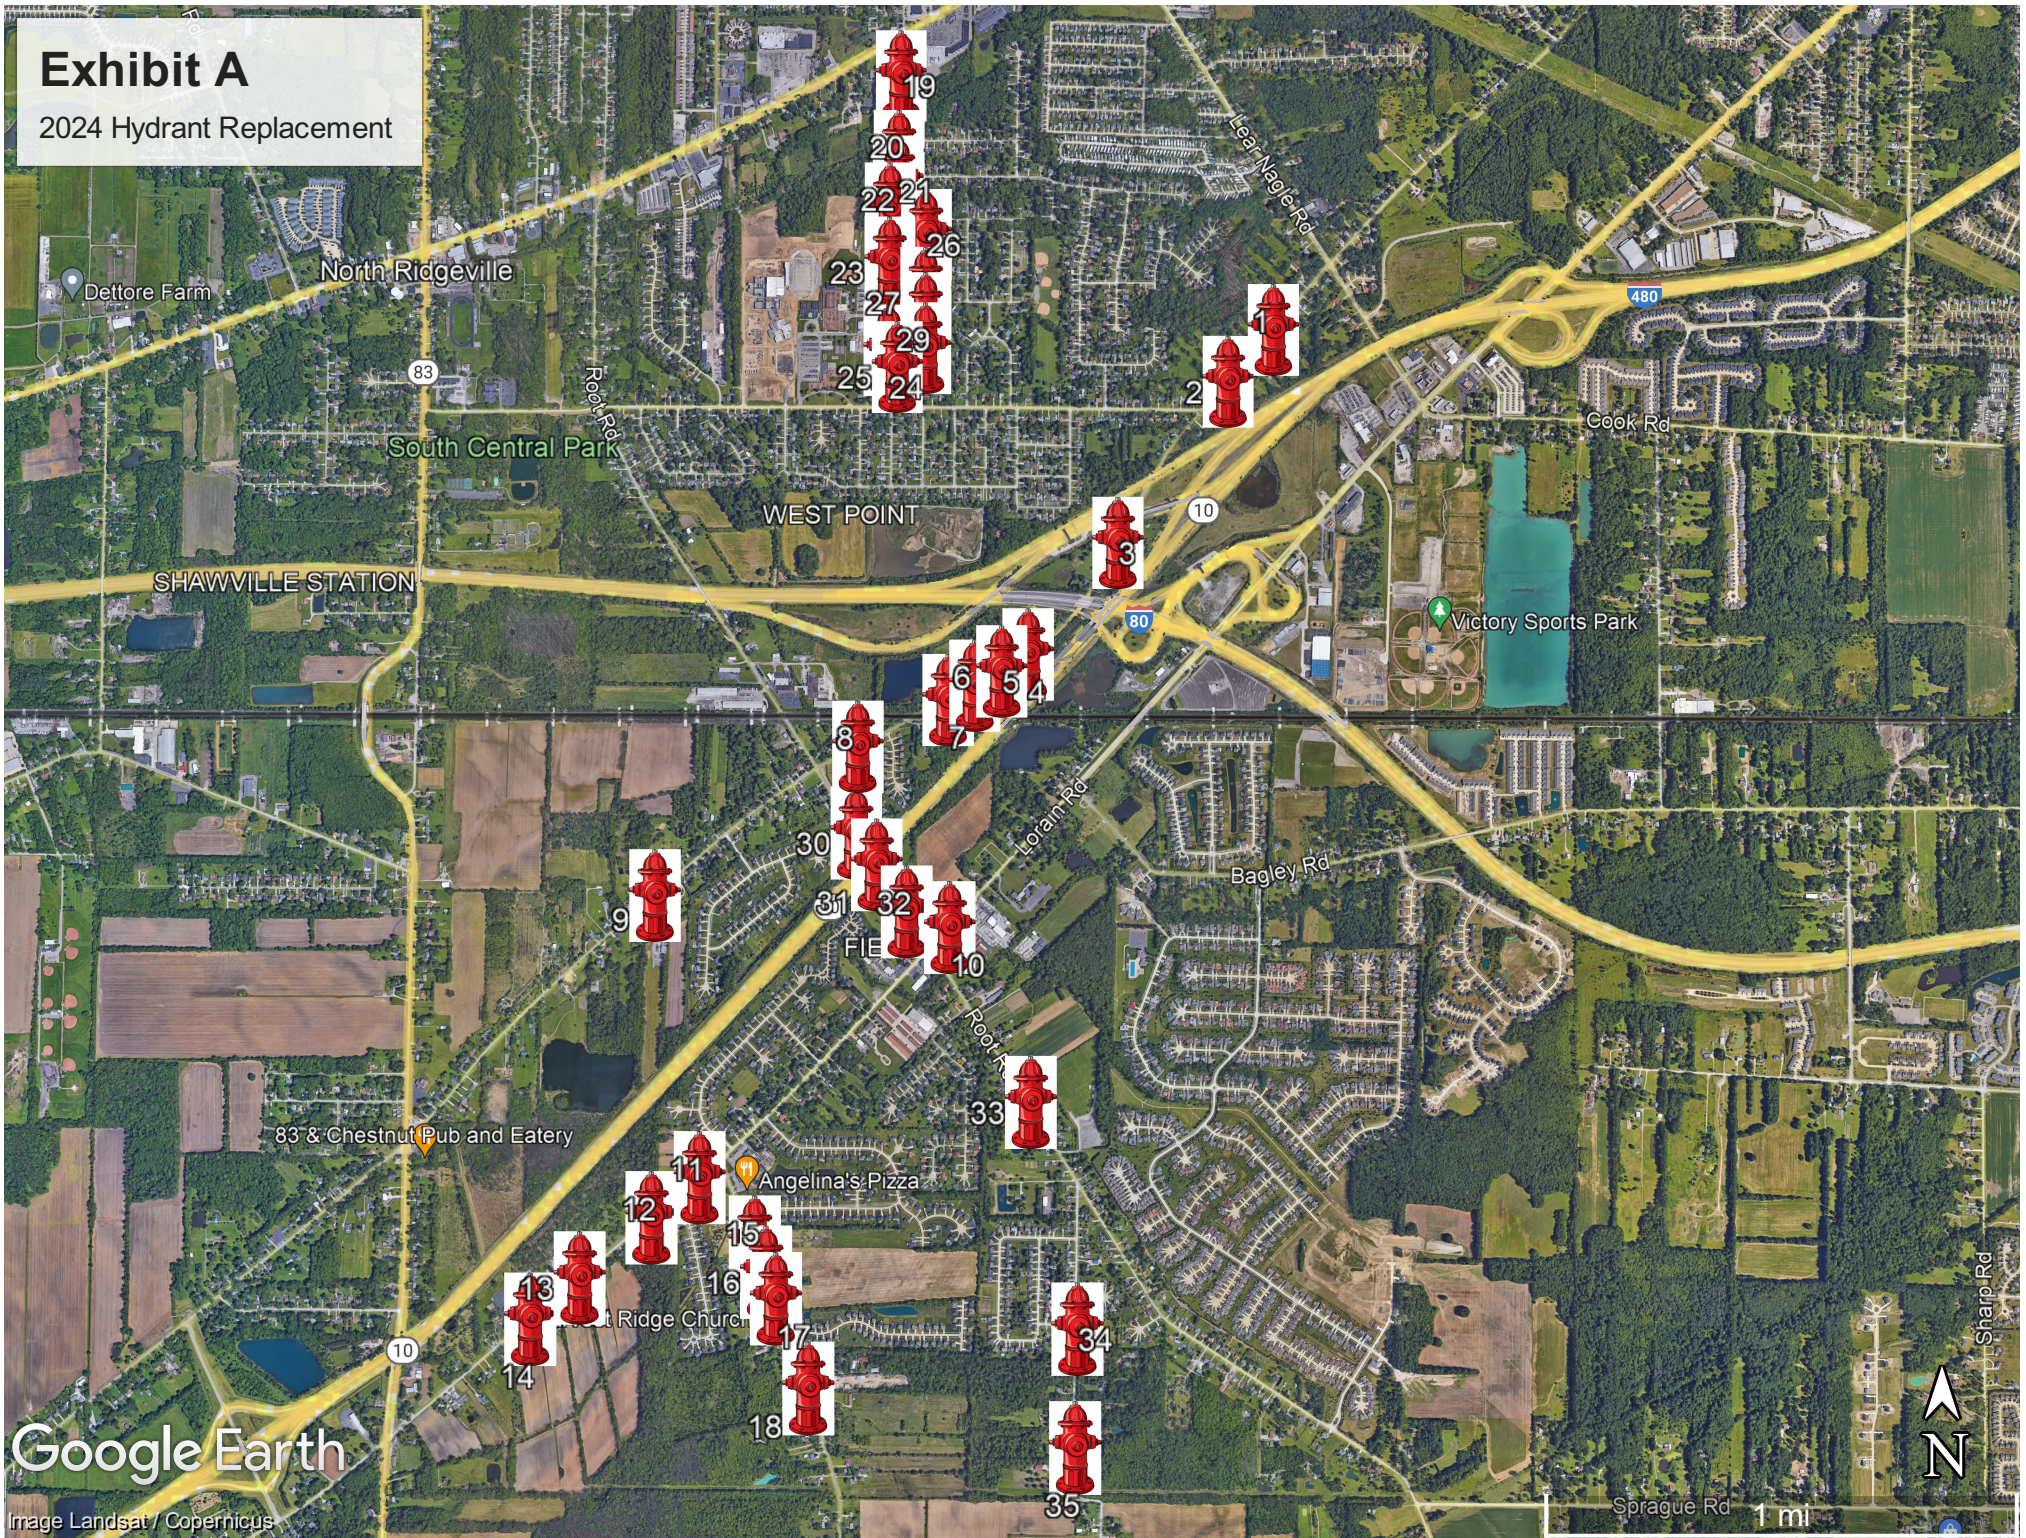

# Exhibit A

## 2024 Hydrant Replacement

Google Earth

Image Landsat / Copernicus

Sprague Rd 1 mi